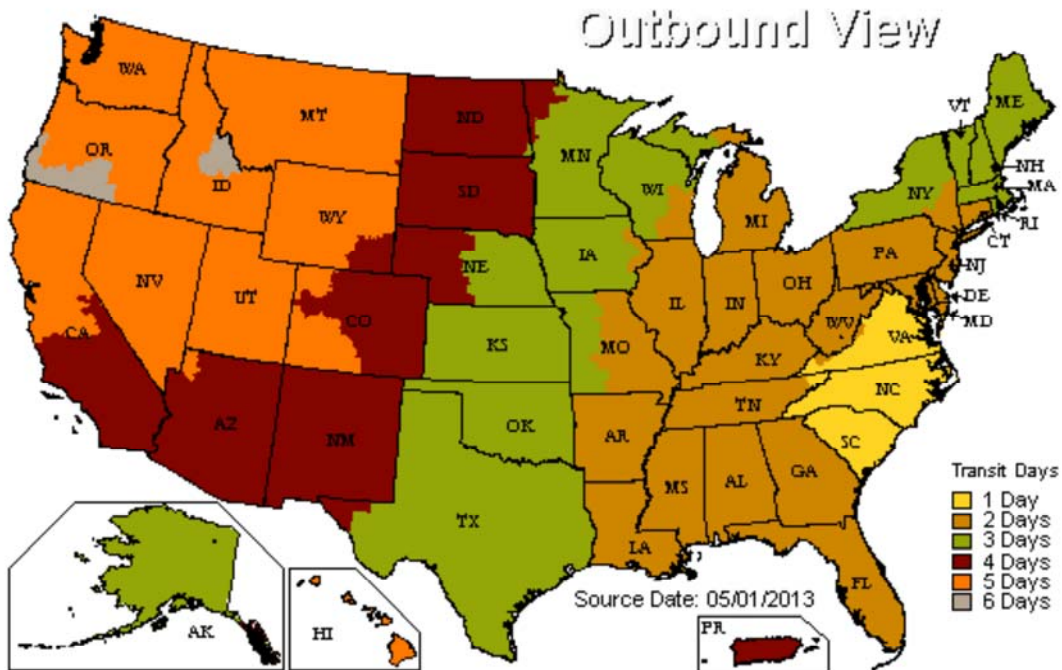

U.S. Ground Map Results

Business days in transit from: RALEIGH, NC 27612

Service Map colors may vary due to differences in hardware and software. This map is a general representation of UPS Ground transit times. For service availability and to calculate the delivery time for a package shipped between a specific origin and destination worldwide, select **Calculate Time & Cost** in the **Shipping** tab.